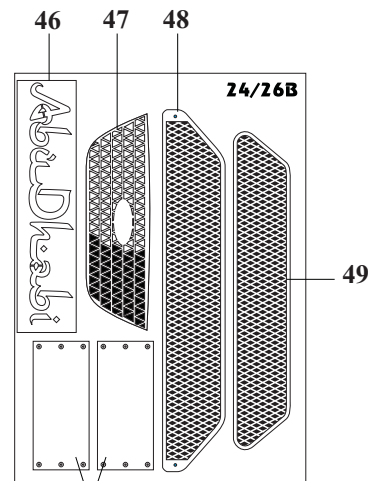

Tous nos remerciements à Mr Didier GOTTI pour sa précieuse collaboration.

50

Renaissance

33 Ter Rue Emile Zola
59496 SALOME
FRANCE
Tél: (33) 03 20 49 97 89
Fax: (33) 03 20 49 87 68